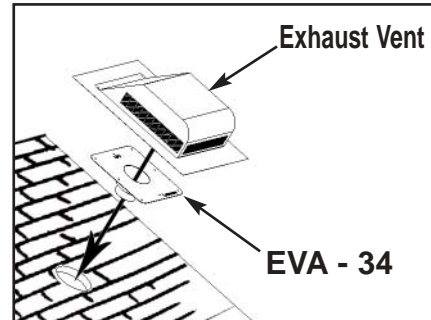

LOMANCO Exhaust Vent Adapter For 3" or 4" Flexible Duct

Another Lomanco Innovation!

EVA - 34 features:

- Exhaust vent adapter fits 3" or 4" flexible duct.
- Installs from top of deck or inside of attic to roof vent or cornice vent.
- Exhausts household moisture.
- Tested for all climates.
- Built in damper prevents backdraft.
- Works with any roof system.
- Ideal for new construction.
- Solution for existing homes.
- Works with any roof vent - blends with existing accessories.
- 10" nailing flange.

Lomanco's EVA - 34 Exhaust Vent Adapter Specifications

Dimension	Color	Size	Roof Pitch	Packaging
10" x 10" x 3 1/4"	Black	Accommodates 3" & 4" Duct	Any	12

Lomanco, Inc.
P.O. Box 519 • 2101 West Main
Jacksonville, AR 72076
800-643-5596
info@lomanco.com
www.lomanco.com