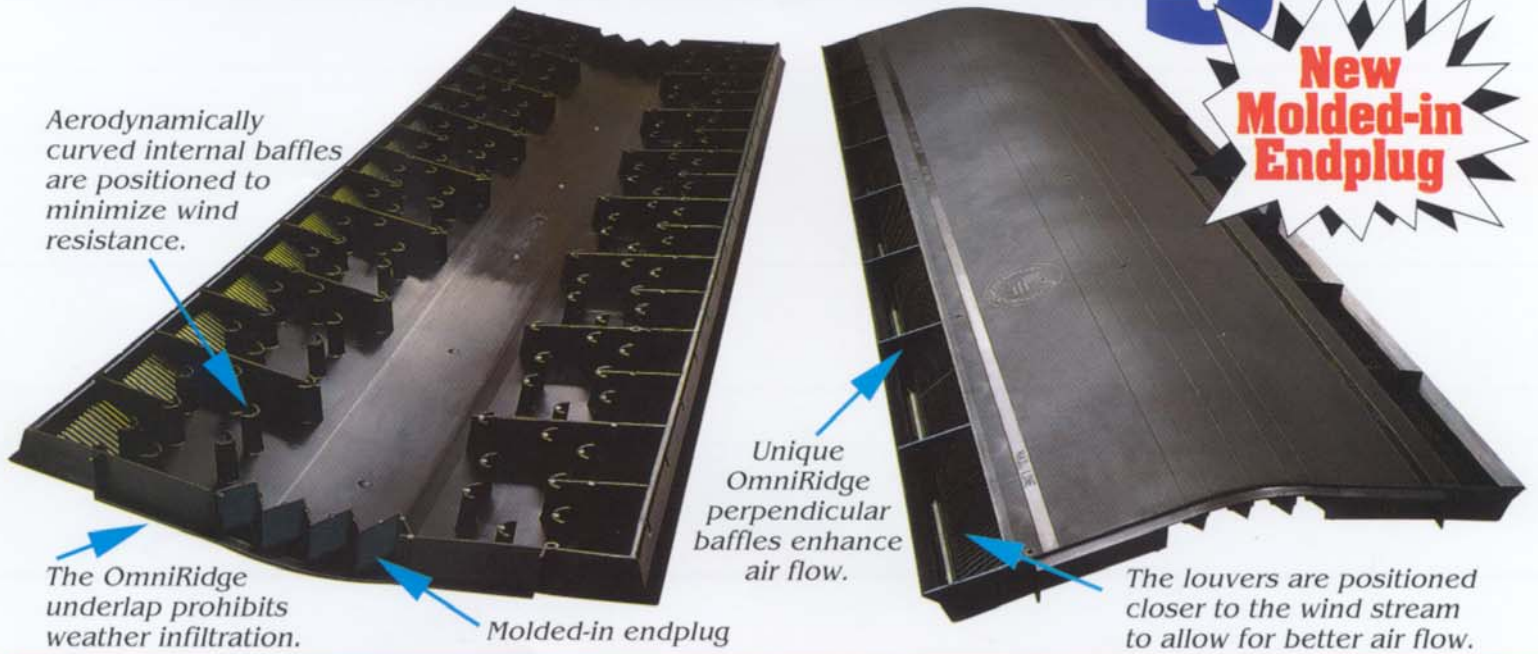

OmniRidge™

When we designed our new shingle over, We set our sights on the top.

Lomanco's new ridgeline vent features:

- Internal aerodynamic curved baffles
- External perpendicular omni baffles
- Weatherproof underlapping joint
- Four drain holes per foot per side
- 18" net free area per linear foot
- External venturi baffle
- Pre-formed to 3/12 pitch
- 10 Supported nail holes
- Molded nail lines
- Alignment tabs
- External water shield
- Slot width guide lines
- Molded-in fanfolded endplug fits all roof pitches

Lomanco's OR-4 OmniRidge Shingle Over Specifications

Net Free Area	Color	Size	Roof Pitch	Packaging
18 Sq. Inches Per Linear Foot	Black	4 foot Sections	Any Pitch Up to 16/12	10 Sections Per Box

2101 West Main
P.O. Box 519
Jacksonville, AR 72078